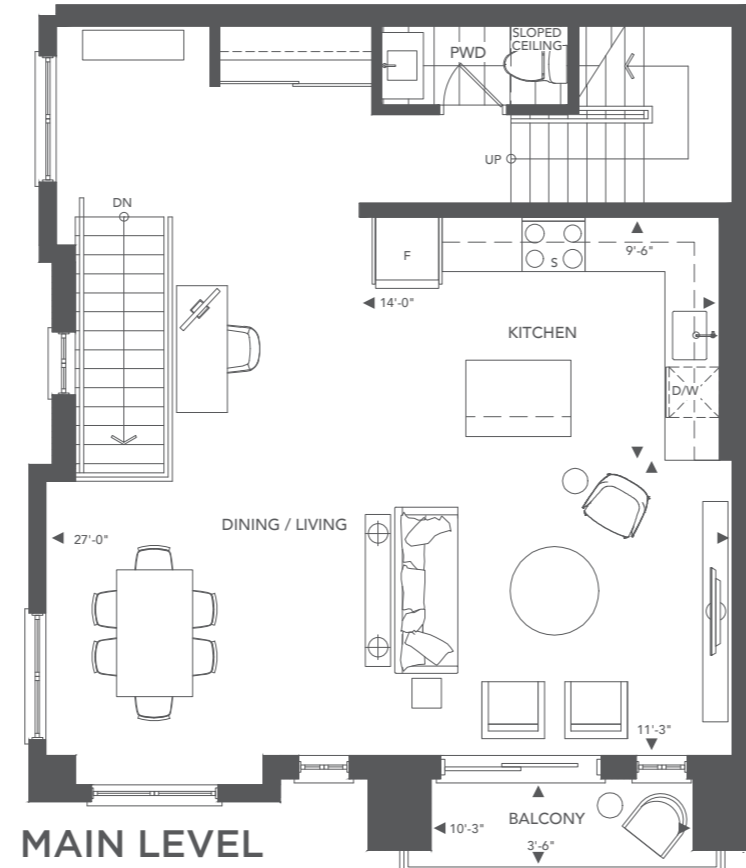

THE ROOFTOP TOWNS THE ALTITUDE

THREE BEDROOM
2,351 SQ. FT.

INCLUDES 1,919 SQ. FT. OF INDOOR LIVING SPACE
PLUS 432 SQ. FT. OF OUTDOOR LIVING SPACE

MAIN LEVEL

UPPER LEVEL

ROOFTOP TERRACE

KEY PLATE

MAIN LEVEL
OPTIONAL DEN

3U-1E
3U-1E SP - DEN OPTION

Materials, specifications and floor plans are subject to change without notice. All floor plans are approximate dimensions. Actual usable space may vary from the stated floor area. Balconies and layouts are determined by the block your unit is in. Please consult with your sales representative. All renderings are artist's concept. E. & O.E.