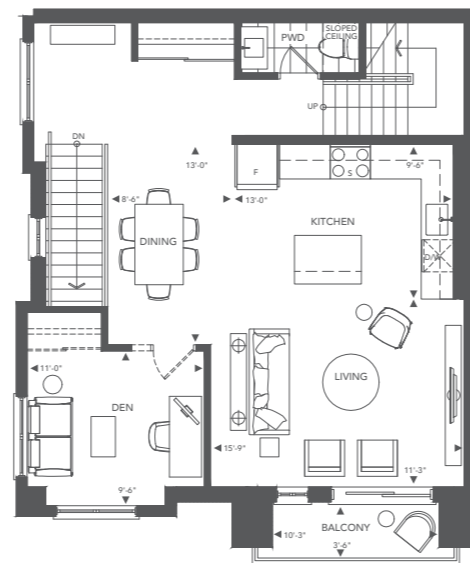

THE ROOFTOP TOWNS THE ALTITUDE

THREE BEDROOM
2,351 SQ. FT.

INCLUDES 1,919 SQ. FT. OF INDOOR LIVING SPACE
PLUS 432 SQ. FT. OF OUTDOOR LIVING SPACE

MAIN LEVEL

UPPER LEVEL

ROOFTOP TERRACE

KEY PLATE

MAIN LEVEL
OPTIONAL DEN

3U-1E
3U-1E SP - DEN OPTION

Materials, specifications and floor plans are subject to change without notice. All floor plans are approximate dimensions. Actual usable space may vary from the stated floor area. Balconies and layouts are determined by the block your unit is in. Please consult with your sales representative. All renderings are artist's concept. E. & O.E.