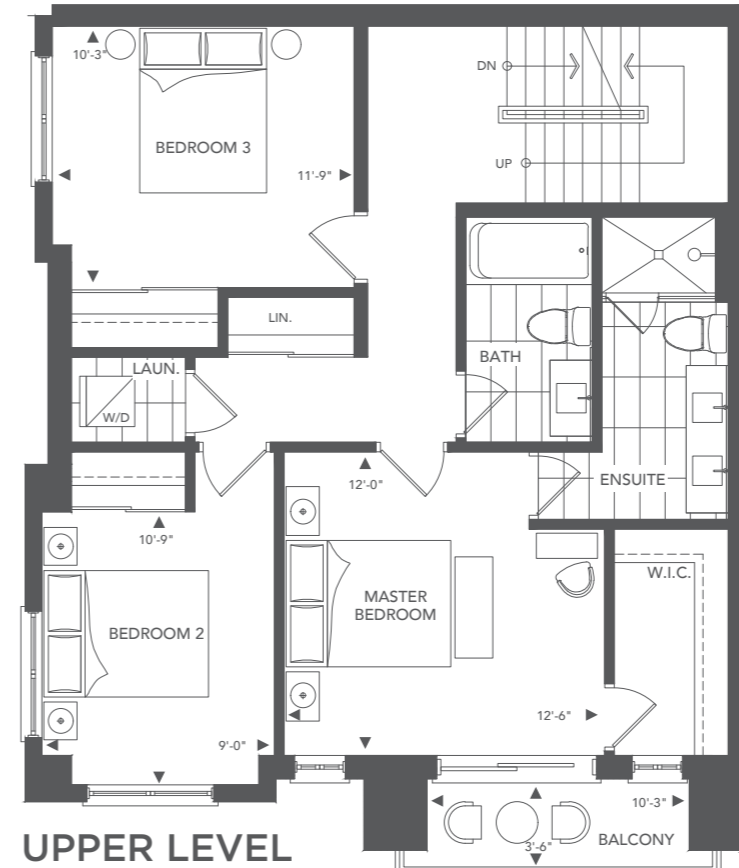

THE ROOFTOP TOWNS THE ALTITUDE

THREE BEDROOM
2,351 SQ. FT.

INCLUDES 1,919 SQ. FT. OF INDOOR LIVING SPACE
PLUS 432 SQ. FT. OF OUTDOOR LIVING SPACE

MAIN LEVEL

UPPER LEVEL

ROOFTOP TERRACE

KEY PLATE

MAIN LEVEL
OPTIONAL DEN

3U-1E
3U-1E SP - DEN OPTION

Materials, specifications and floor plans are subject to change without notice. All floor plans are approximate dimensions. Actual usable space may vary from the stated floor area. Balconies and layouts are determined by the block your unit is in. Please consult with your sales representative. All renderings are artist's concept. E. & O.E.