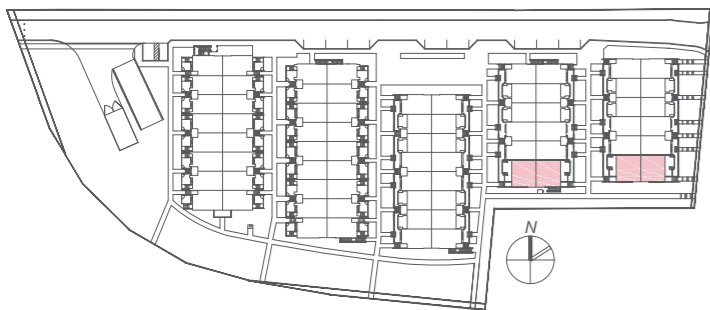

THE ROOFTOP TOWNS THE ALTITUDE

THREE BEDROOM
2,351 SQ. FT.

INCLUDES 1,919 SQ. FT. OF INDOOR LIVING SPACE
PLUS 432 SQ. FT. OF OUTDOOR LIVING SPACE

MAIN LEVEL

UPPER LEVEL

ROOFTOP TERRACE

KEY PLATE

MAIN LEVEL
OPTIONAL DEN

3U-1E
3U-1E SP - DEN OPTION

Materials, specifications and floor plans are subject to change without notice. All floor plans are approximate dimensions. Actual usable space may vary from the stated floor area. Balconies and layouts are determined by the block your unit is in. Please consult with your sales representative. All renderings are artist's concept. E. & O.E.