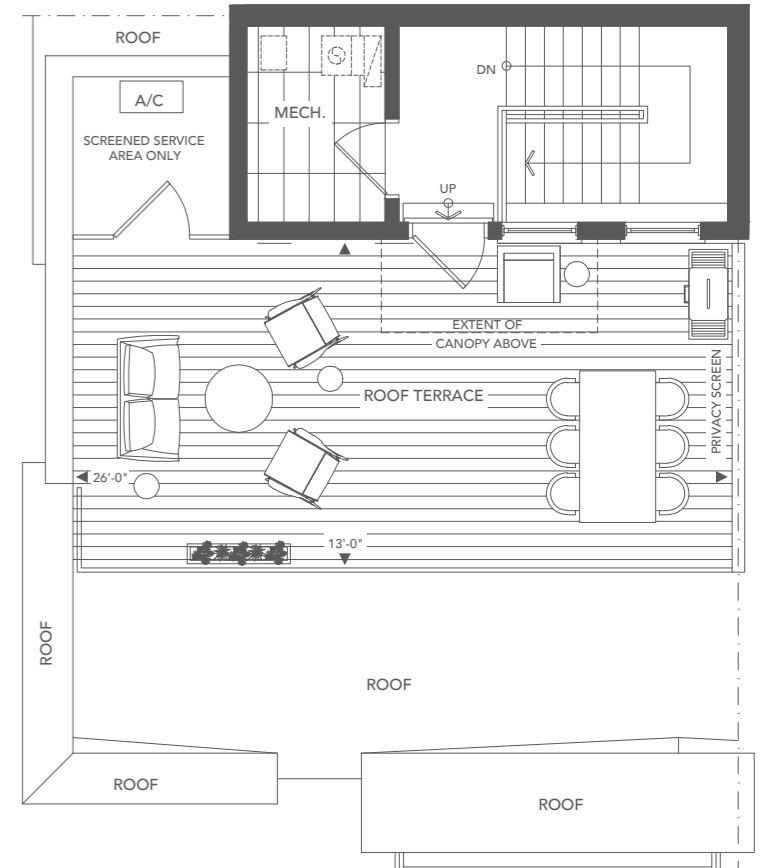

THE ROOFTOP TOWNS THE ALTITUDE

THREE BEDROOM
2,351 SQ. FT.

INCLUDES 1,919 SQ. FT. OF INDOOR LIVING SPACE
PLUS 432 SQ. FT. OF OUTDOOR LIVING SPACE

MAIN LEVEL

UPPER LEVEL

ROOFTOP TERRACE

KEY PLATE

MAIN LEVEL
OPTIONAL DEN

3U-1E
3U-1E SP - DEN OPTION

Materials, specifications and floor plans are subject to change without notice. All floor plans are approximate dimensions. Actual usable space may vary from the stated floor area. Balconies and layouts are determined by the block your unit is in. Please consult with your sales representative. All renderings are artist's concept. E. & O.E.